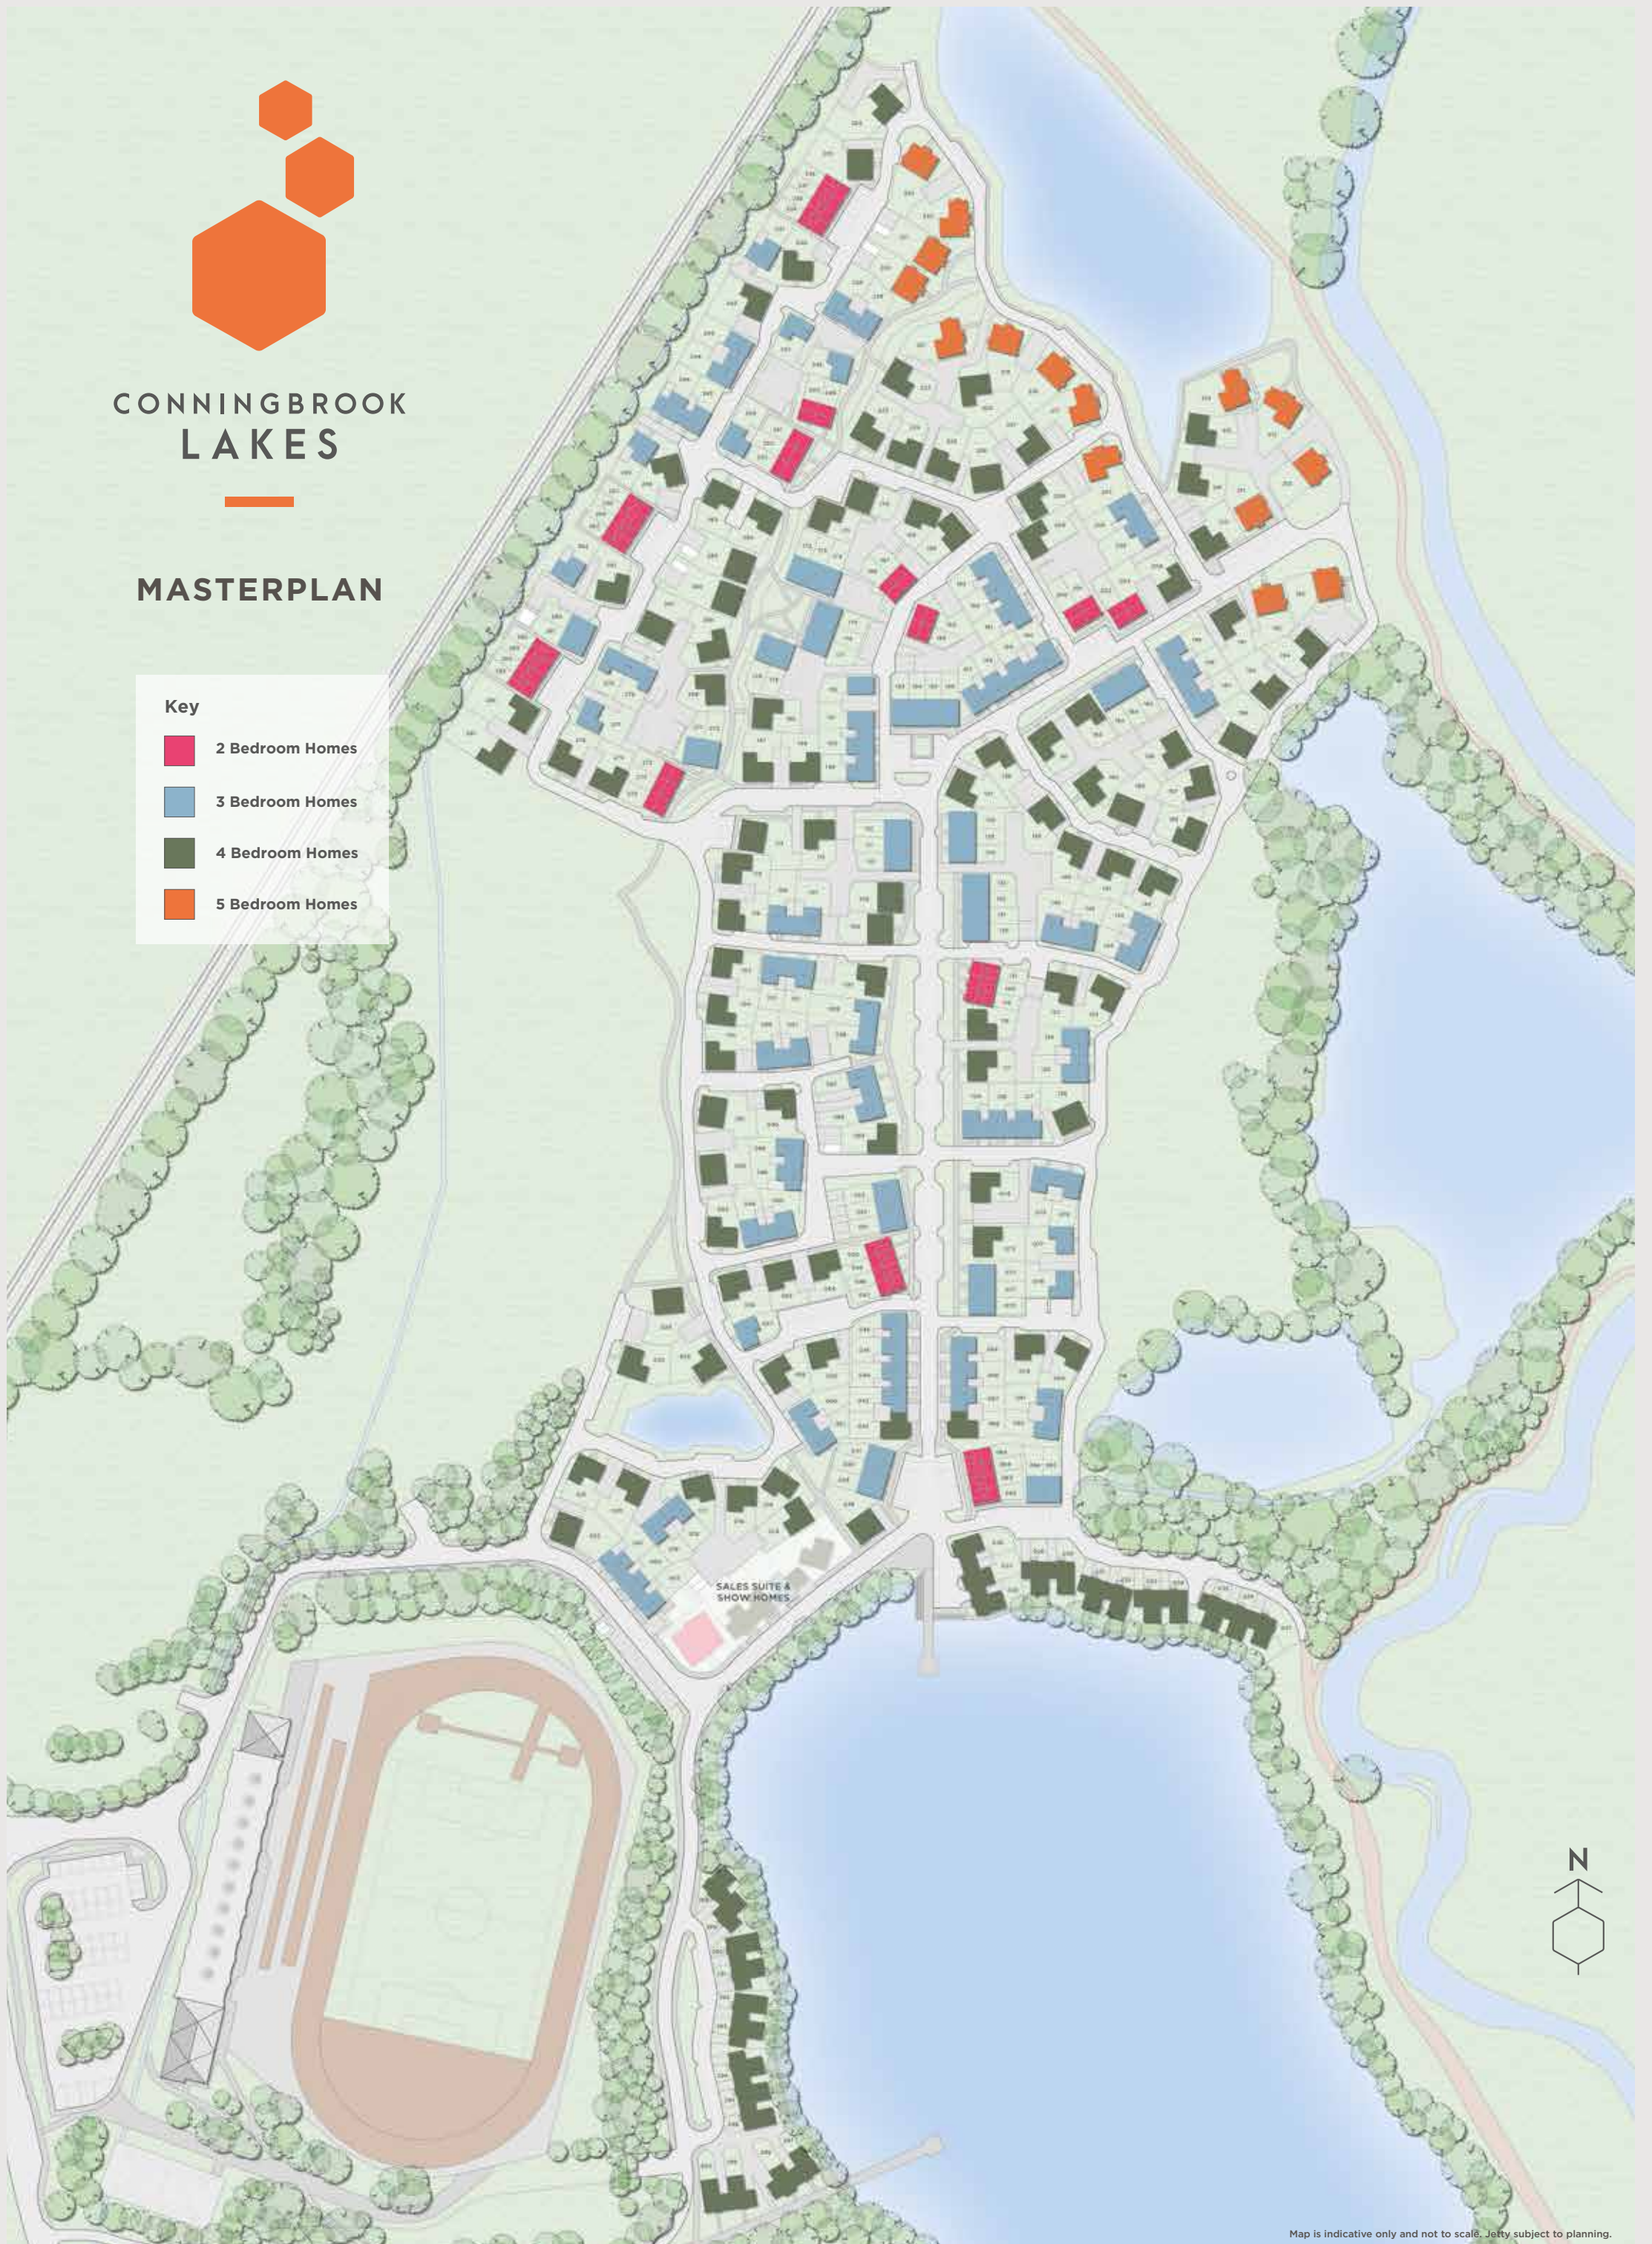

CONNINGBROOK
LAKES

SITEPLANS

CONNINGBROOK LAKES

MASTERPLAN

Key

-  2 Bedroom Homes
-  3 Bedroom Homes
-  4 Bedroom Homes
-  5 Bedroom Homes

Map is indicative only and not to scale. Jetty subject to planning.

PHASE 1 SITE PLAN

Key

2 Bedroom Homes

3 Bedroom Homes

4 Bedroom Homes

**SALES SUITE &
SHOW HOMES**